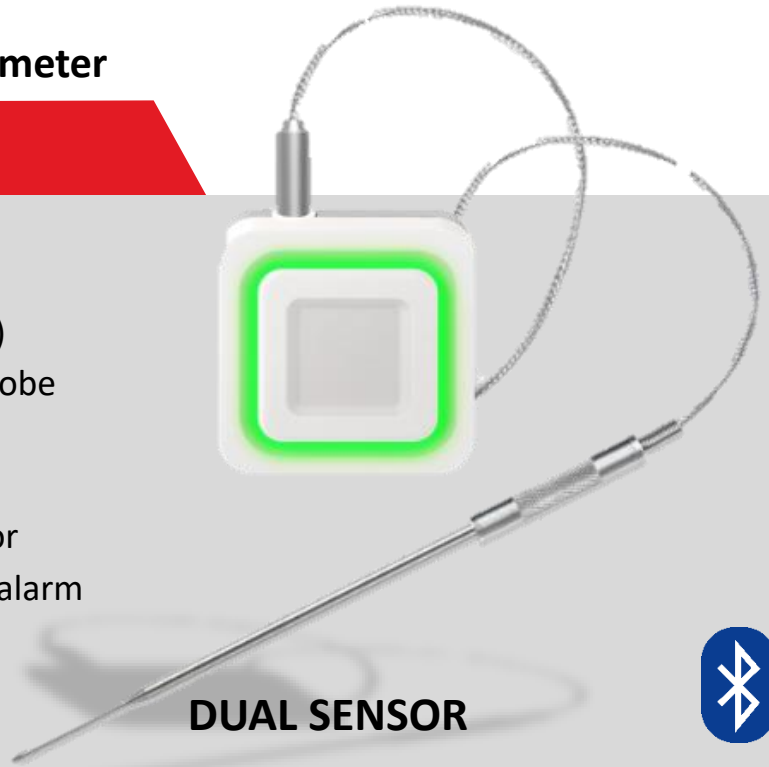

Compact Intelligent Thermometer

CARBON LITE

Features

- 115" line-of-sight range (35m)
- Premium dual sensor meat probe
- Bluetooth Smart 4.0
- Magnetic Attachment
- Illuminated doneness indicator
- Timer, stopwatch and resting alarm
- HI-LO Alarm
- IP67 Waterproof
- 4" Probe length of 120mm

DUAL SENSOR

Model	CL1
Tip Sensor Range	-40°C to 300°C
Ambient Sensor Range	-20°C to 300°C (-4°F to 572°F)
Accuracy	±0.5°C at -20°C to 150°C
Resolution	0.1°C
Selectable	°C / °F Switch
Connectivity	Bluetooth® Smart 4.0 with 115' line-of-sight range (35m) Requires iOS 7 or newer; Compatible with iPhone 4s and newer, iPad Mini, iPad 3 and newer
Dimension	45mm x 45mm x 20mm; Cable Length 122mm
Battery Type	2 x CR2032 Battery cell
Battery Life	800+ hours
Warranty	Limited 3 years