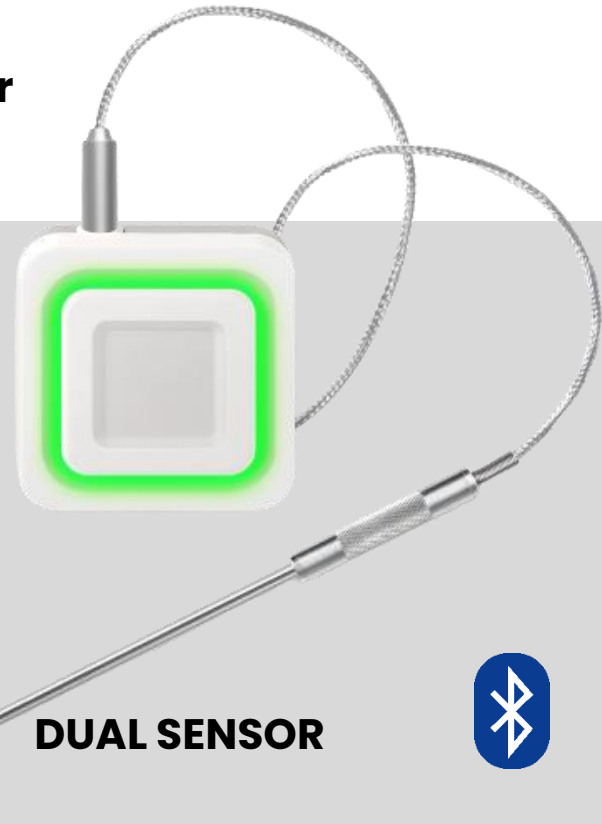

## Compact Intelligent Thermometer

#### Features

- 115" line-of-sight range (35m)
- Premium dual sensor meat probe
- Bluetooth Smart 4.0
- Magnetic Attachment
- Illuminated doneness indicator
- Timer, stopwatch and resting alarm
- HI-LO Alarm
- IP67 Waterproof
- 4.5" Probe length of 110mm

Model	CL1
Tip Sensor Range	-40°C to 300°C (-40°F ~ 572°F)
Ambient Sensor Range	-20°C to 300°C (-4°F ~ 572°F)
Accuracy	±1°C at -20°C ~ 150°C
Selectable	°C / °F Switch
Connectivity	Bluetooth® Smart 4.0 with 115' line-of-sight range (35m) Requires iOS 7 or newer; Compatible with iPhone 4s and newer, iPad Mini, iPad 3 and newer
Dimension	45mm x 45mm x 20mm; Cable Length 120mm
Battery Type	2 x CR2032 Battery cell
Battery Life	800+ hours
Warranty	Limited 1 year